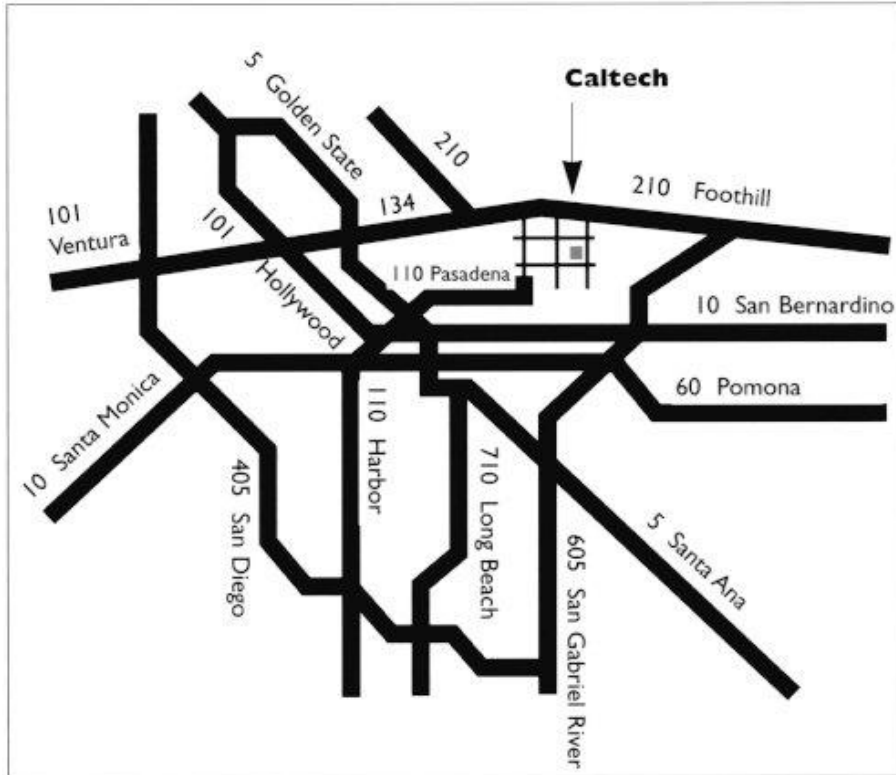

LOCAL FREEWAYS: